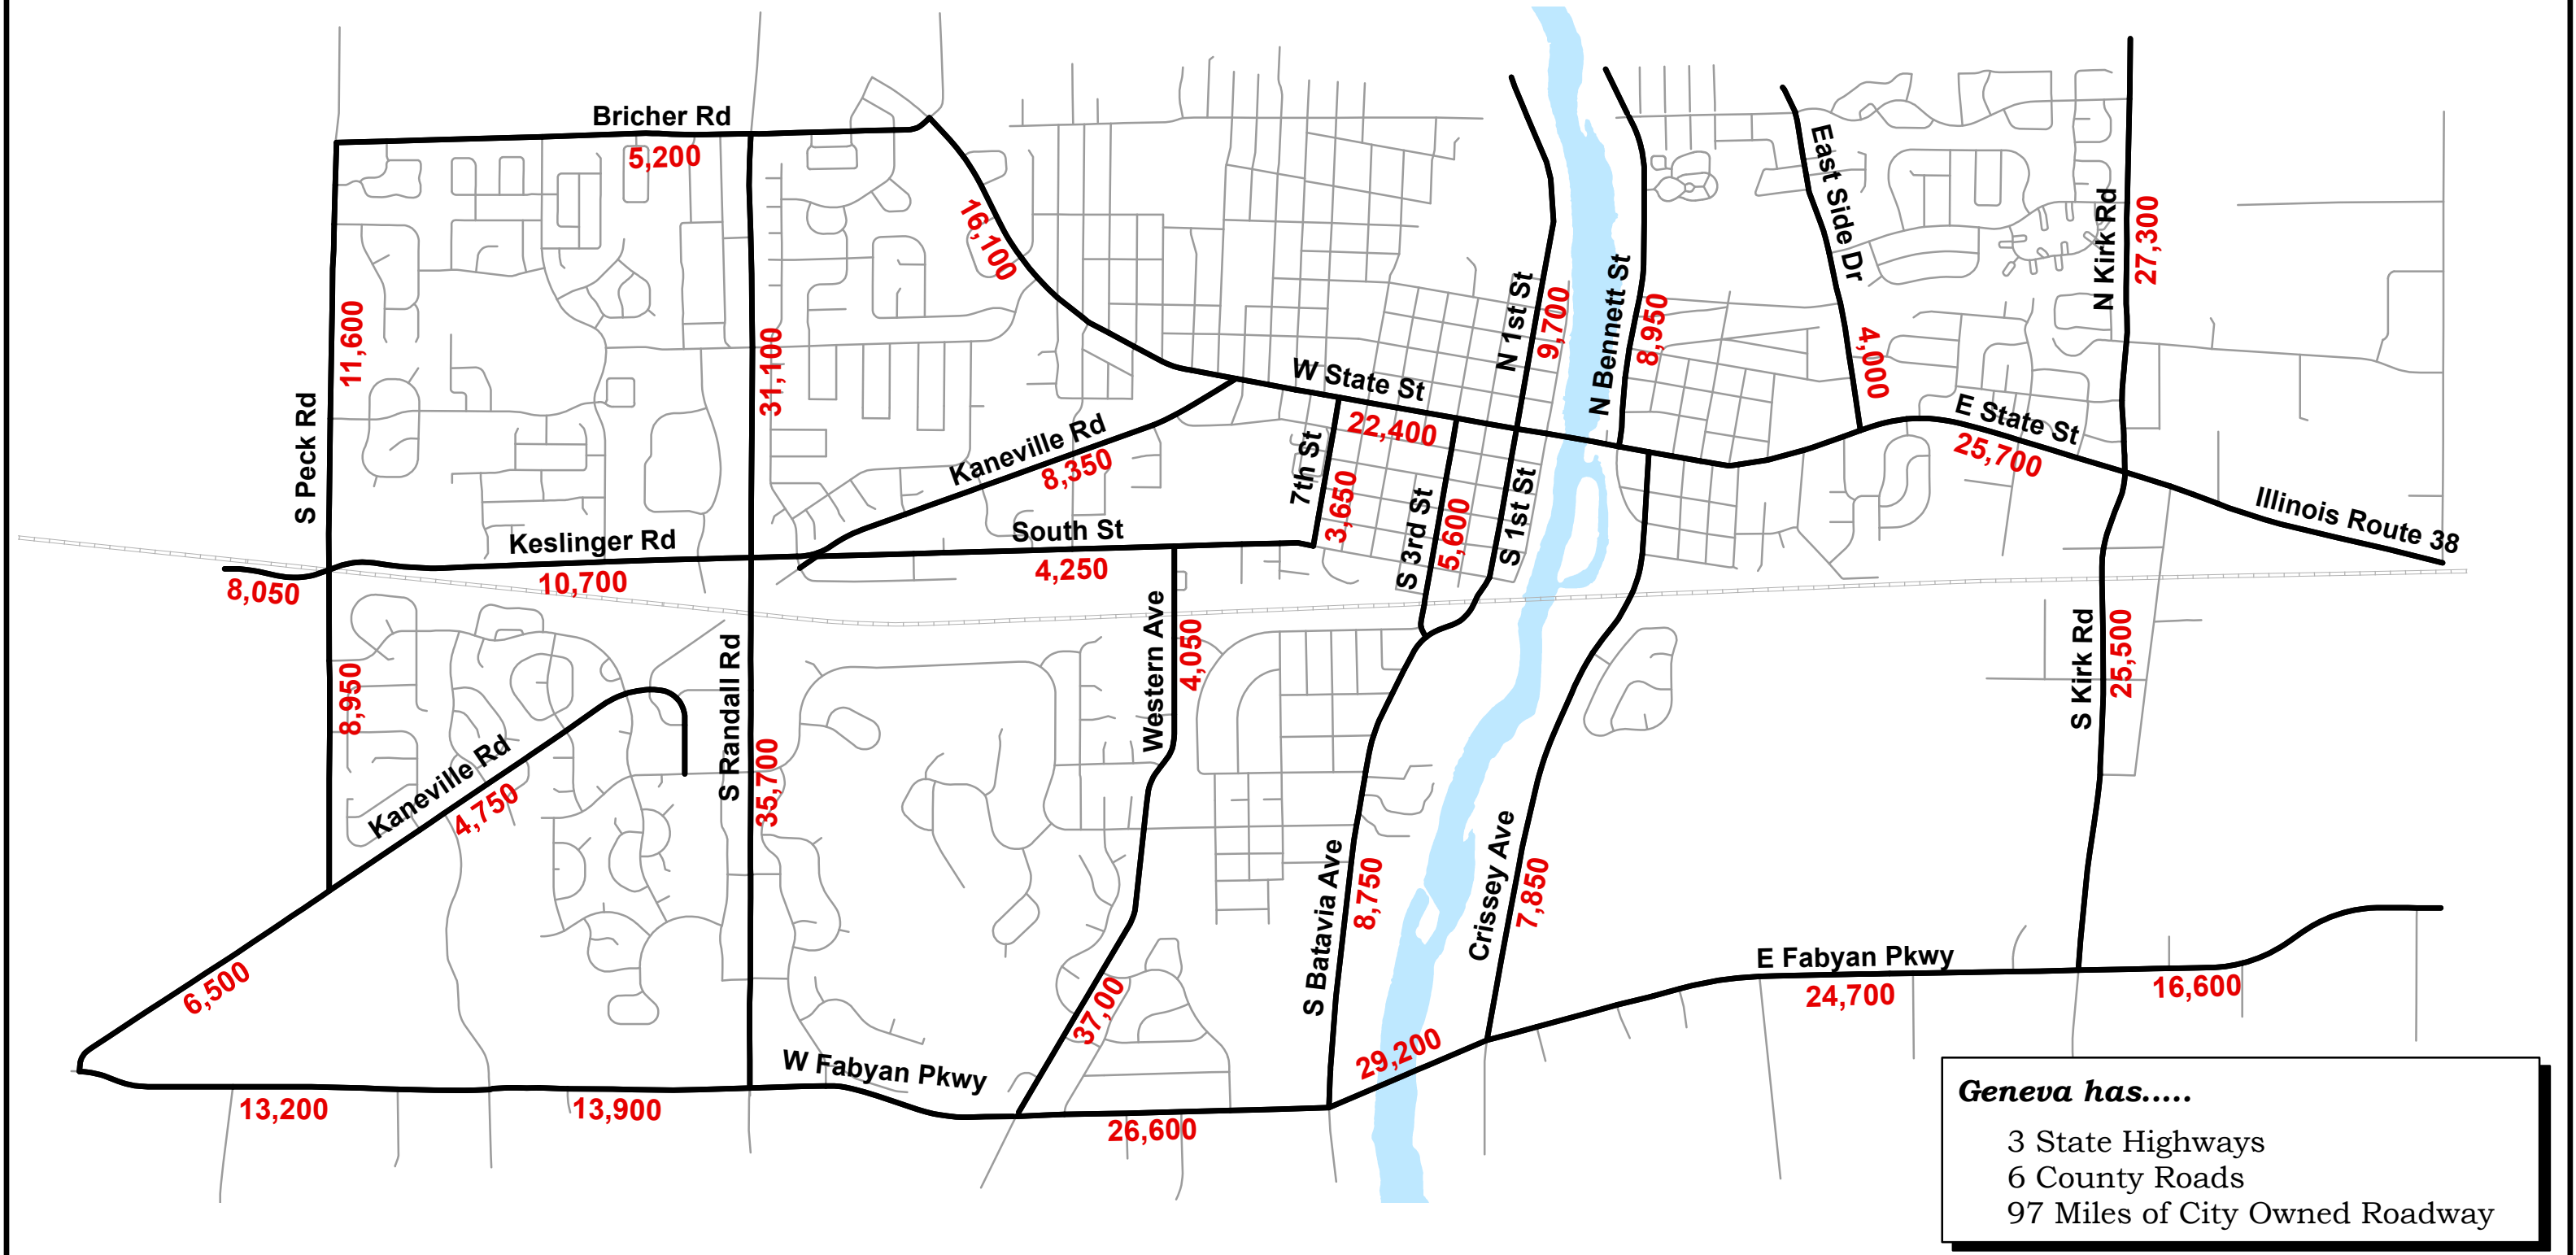

City of Geneva 2015 Average Daily Total Traffic

LEGEND

- Major Through Streets
- Local Streets

For more information, please contact the Economic Development Department at 630.232.7449 or visit our website at www.geneva.il.us

Traffic Count data provided by the Illinois Department of Transportation.
www.gettingaroundillinois.com

This map is intended for use as reference only; the data is subject to change without notice. Original base maps provided via intergovernmental agreement with Kane County GIS-Technologies. Reproduction without permission from the City of Geneva is forbidden.