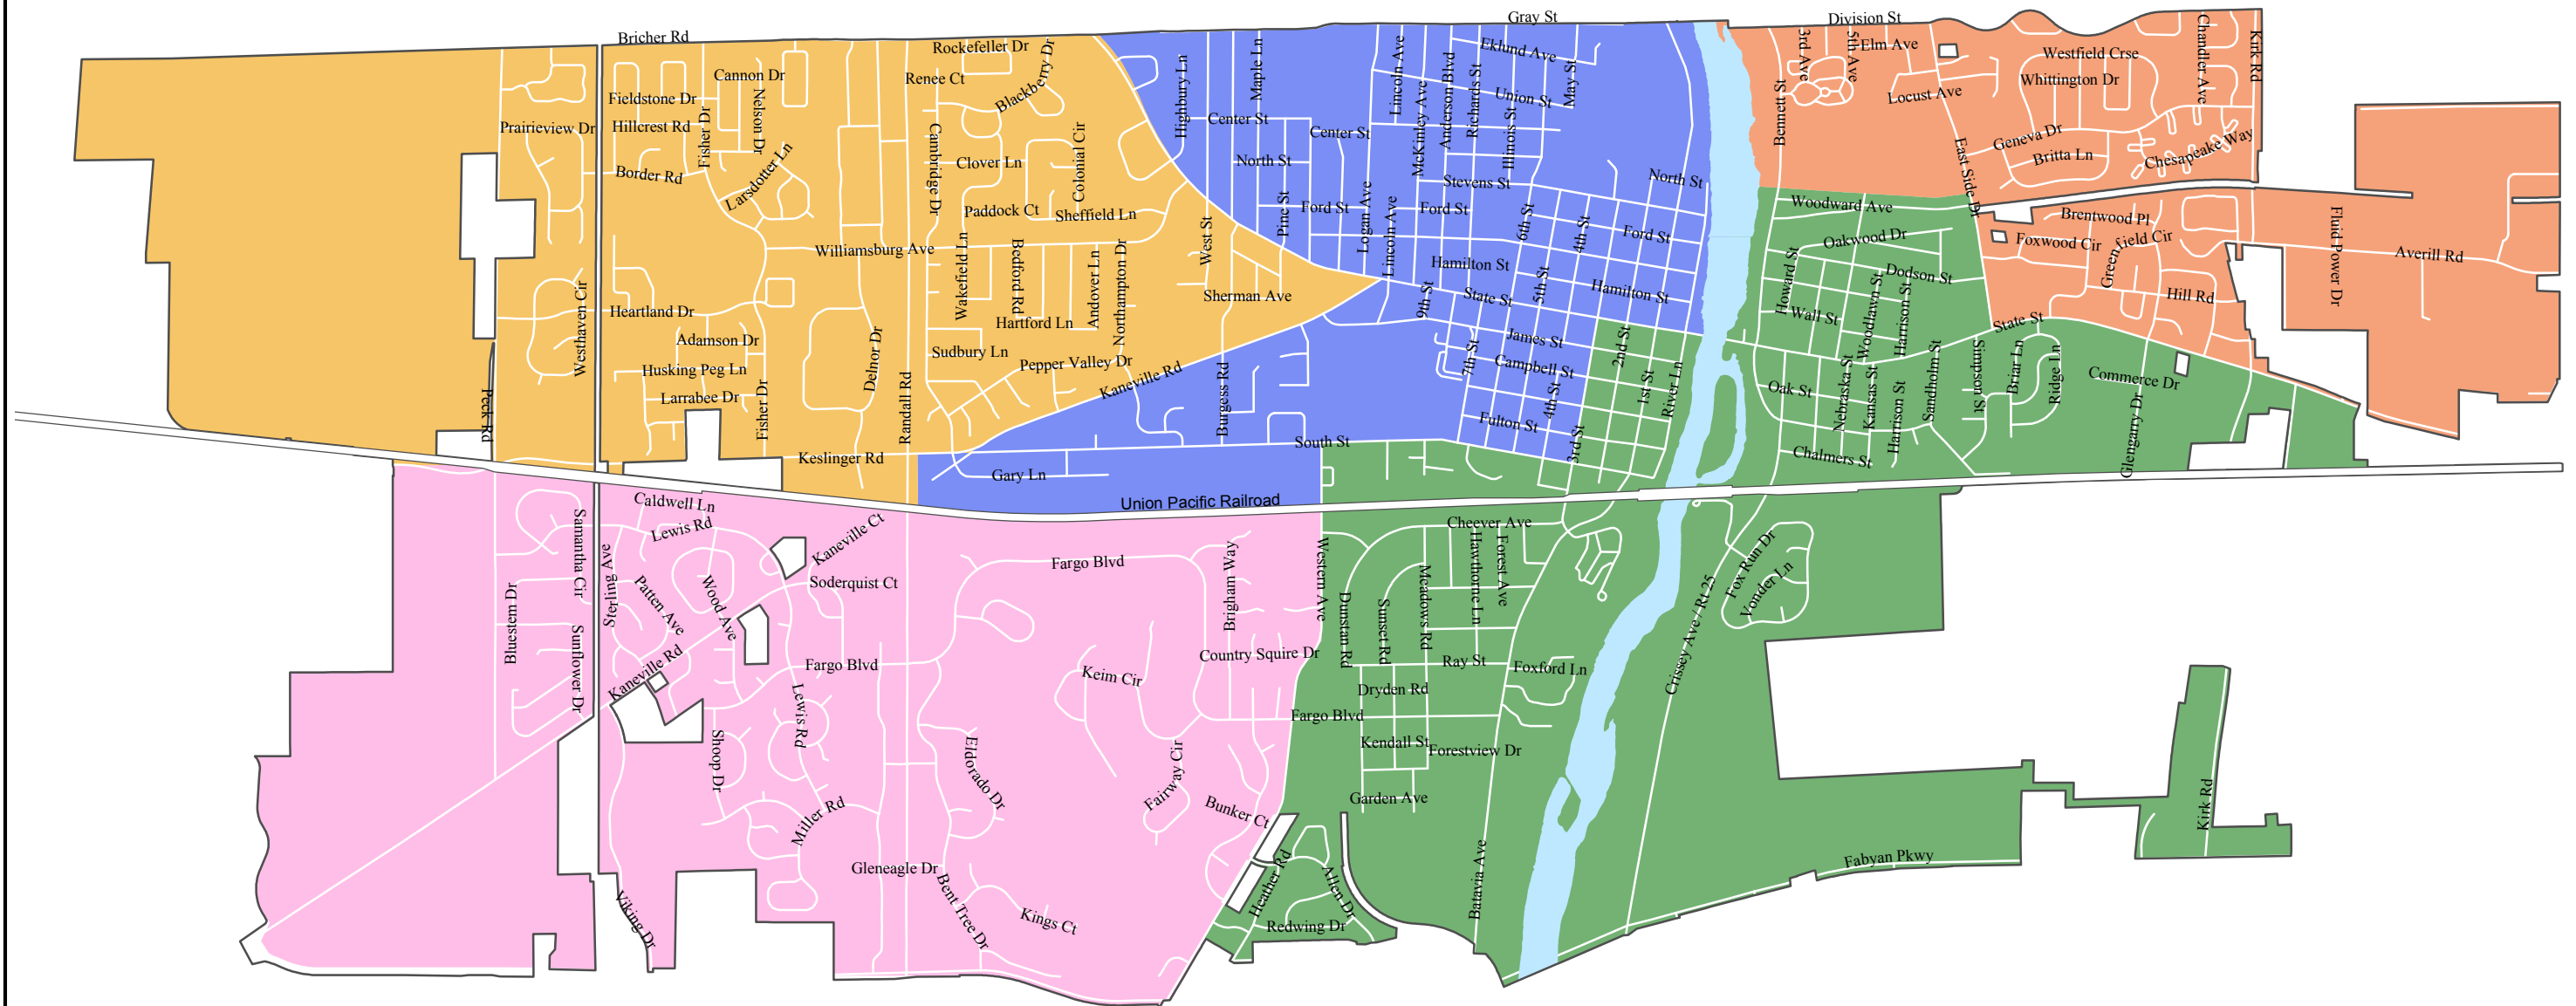

CITY OF GENEVA

Ward Boundary Map

GENERATED BY:

City of Geneva
Engineering Division
May 2017

Original base maps provided via intergovernmental agreement with Kane County GIS-Technologies. Reproduction or resale of this map is in violation of copyright laws and is therefore forbidden.

Ward 1	Tara Burghart Mike Bruno
Ward 2	Richard Marks Donald Cummings
Ward 3	Becky Hruby Dean Kilburg
Ward 4	Jim Radecki Jeanne McGowan
Ward 5	Craig Maladra Robert Swanson
	Corporate Limit