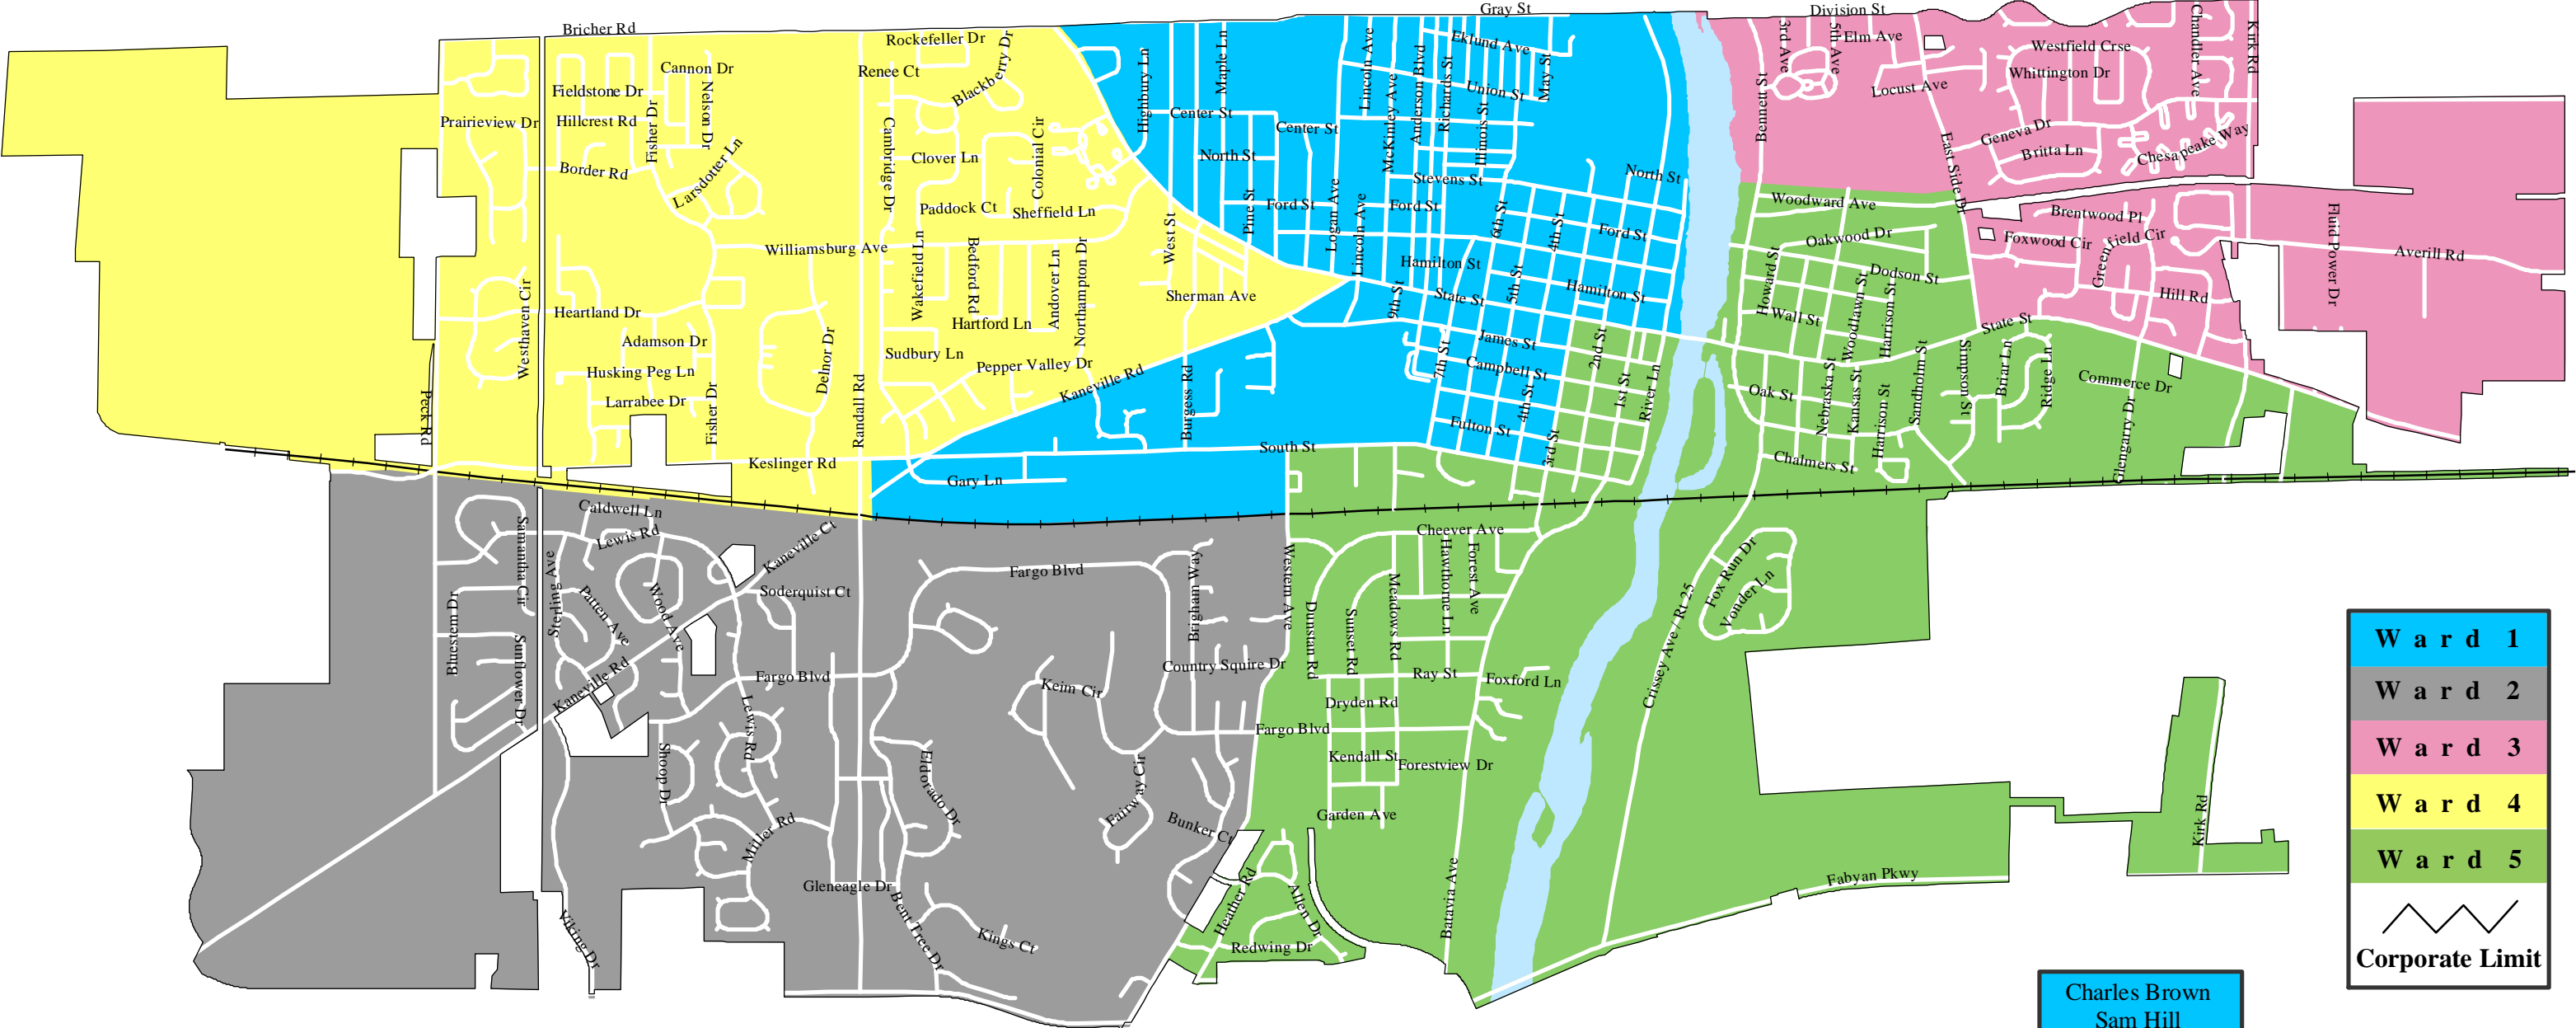

CITY OF GENEVA

Ward Boundary Map

Ward 1
Ward 2
Ward 3
Ward 4
Ward 5
Corporate Limit

Charles Brown
Sam Hill
Bob Piper
William Barclay
Raymond Pawlak
Dawn Vogelsberg
Dorothy Flanagan
Ron Singer
Paul DesCoteaux
Craig Maladra

GENERATED BY:

City of Geneva
 Information Technologies Division
 April 2007

Original base maps provided via intergovernmental agreement with Kane County GIS-Technologies. Reproduction or resale of this map is in violation of copyright laws and is therefore forbidden.