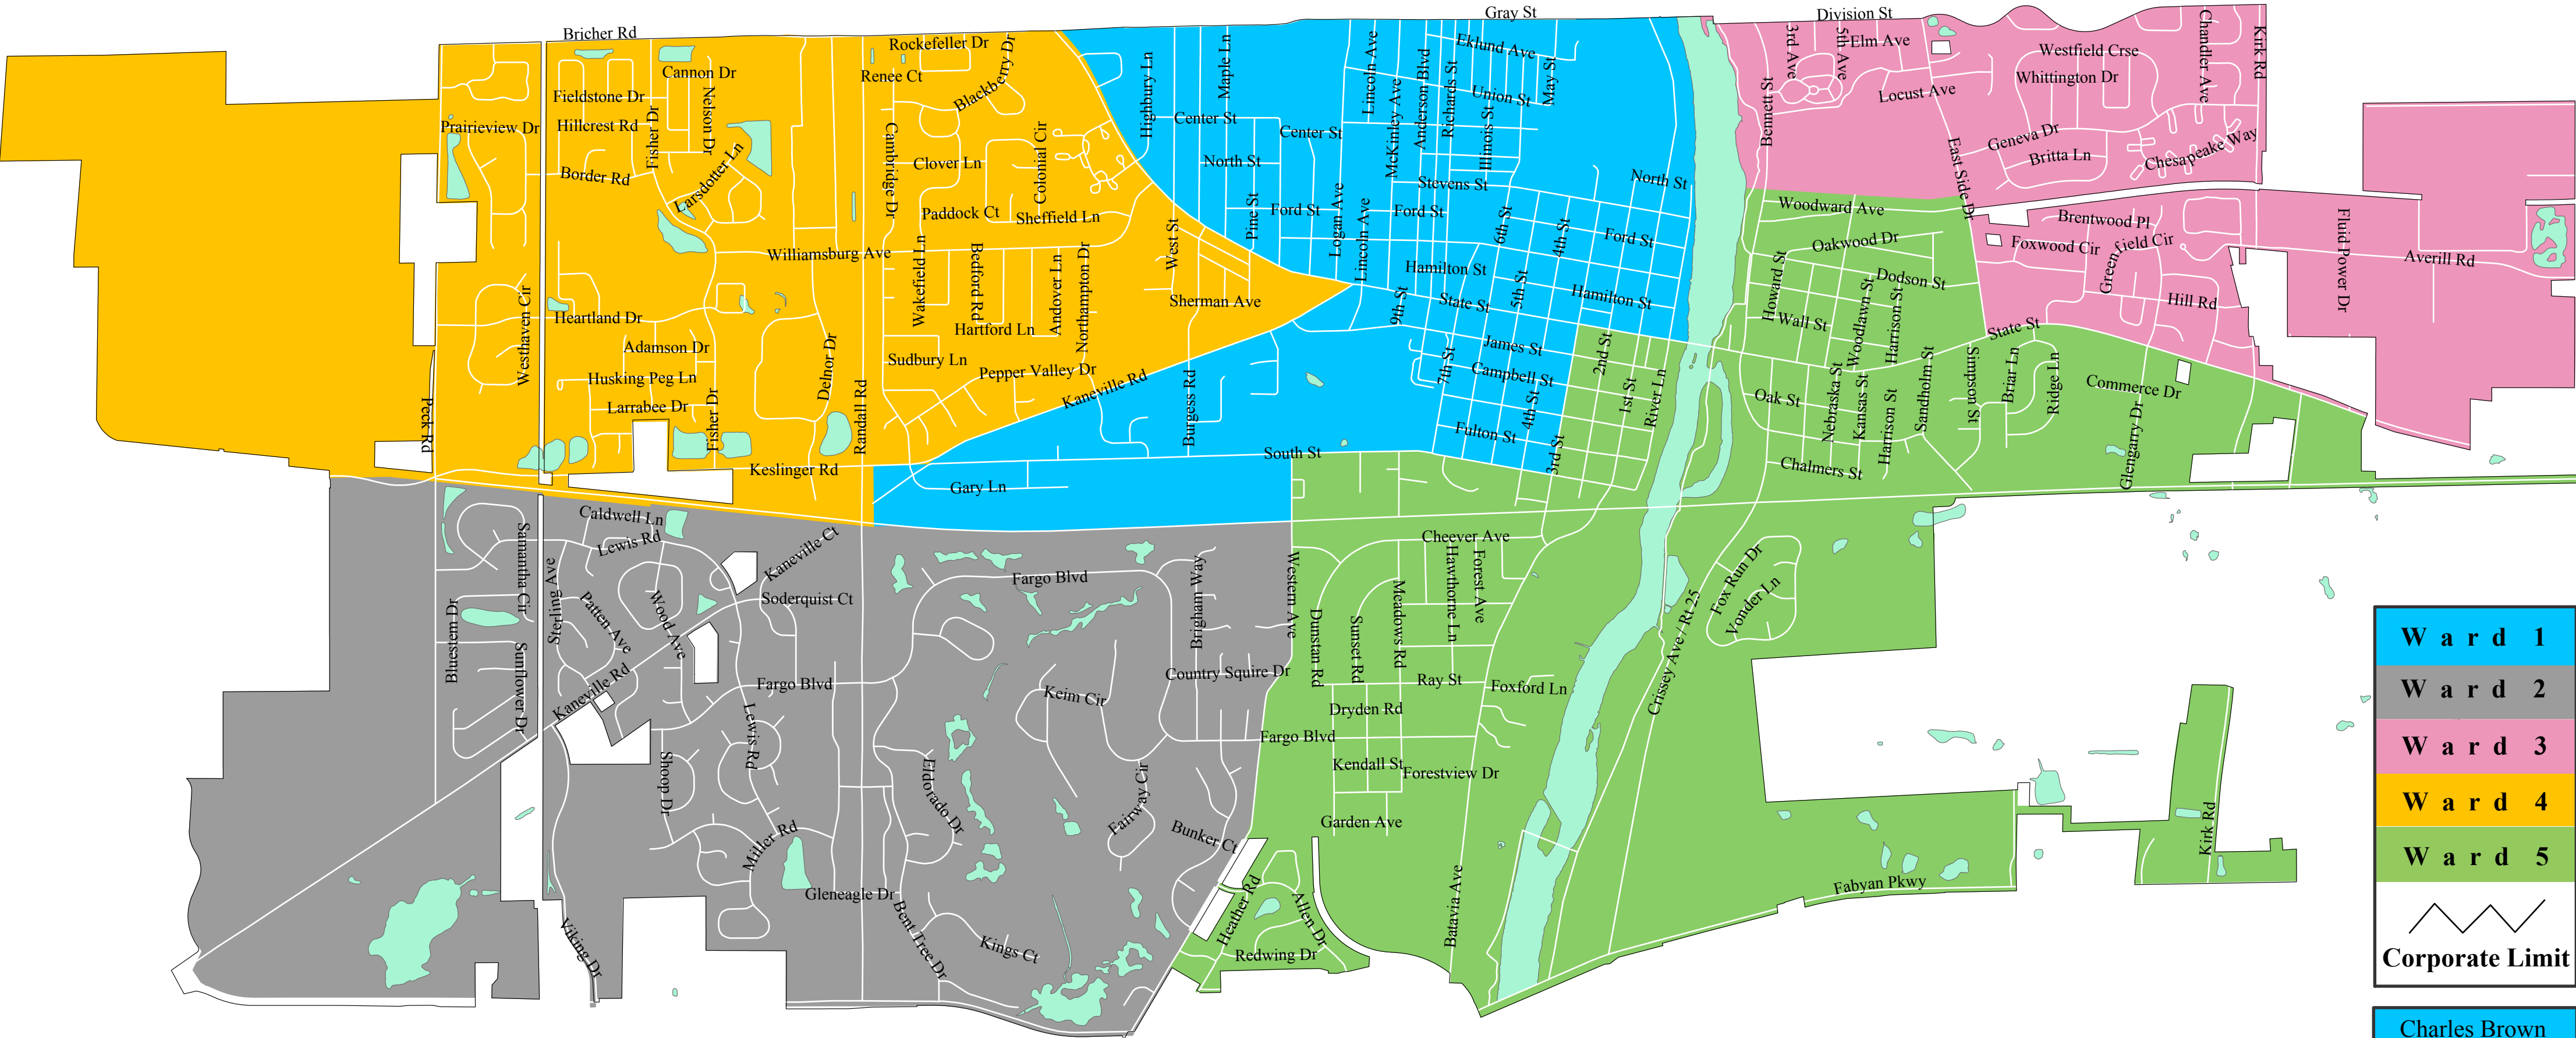

CITY OF GENEVA

Ward Boundary Map

Ward 1
Ward 2
Ward 3
Ward 4
Ward 5
Corporate Limit

Charles Brown Sam Hill
Bob Piper Richard Marks
Dean Kilburg Dawn Vogelsberg
Dorothy Flanagan Ron Singer
Ralph Dantino Craig Maladra

GENERATED BY:

City of Geneva
Engineering Division
May 2011

Original base maps provided via intergovernmental agreement with Kane County GIS-Technologies. Reproduction or resale of this map is in violation of copyright laws and is therefore forbidden.