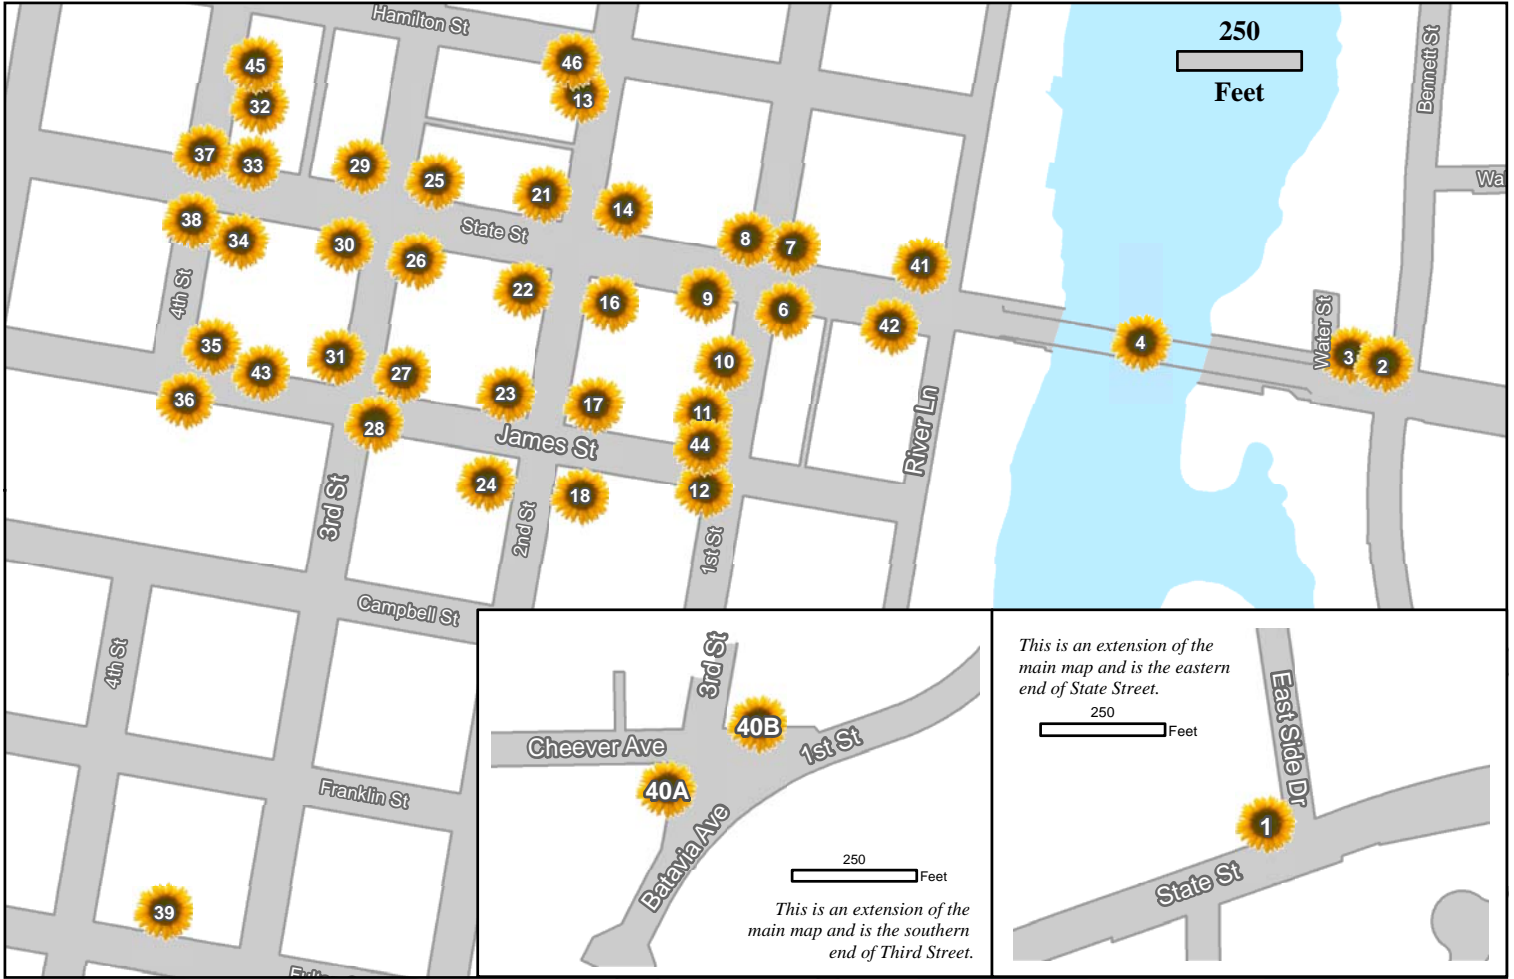

Location of Planting Areas in Downtown Geneva

Map #	Area #	Irrigated Sites	Planter Locations
1	D	N	East Side Drive and State corner
2	D	N	Gillingham's Way NW corner of Rt. 25 & State St
3	D	N	Planters in Mill Race Cyclery parking lot
4	F	Y	Flower boxes on both sides of the bridge
6	E	Y	SE corner - 1st and State St
7	E	Y	NE corner - 1st and State St
8	E	N	NW corner - 1st and State St
9	E	Y	State St. west of 1st - entrance to parking lot
10	E	N	Planters - South of State on 1st Street
11	C	Y	NW corner 1st and James Street and PD
12	C	Y	SW corner 1st and James Street
13	A	Y	Second & Hamilton City Parking Lot
14	E	Y	NE corner of 2nd and State St
16	E	Y	SE corner 2nd and State St
17	C	Y	NE corner 2nd and James Street
18	C	Y	SE corner 2nd and James Street
21	E	Y	NW corner 2nd and State Street
22	E	Y	SW corner 2nd and State Street
23	C	Y	NW corner 2nd and James Street
24	C	Y	SW corner 2nd and James Street
25	A	Y	NE corner 3rd and State St
26	A	Y	SE corner 3rd and State Street
27	B	Y	NE corner 3rd and James Street
28	B	Y	SE corner 3rd and James Street
29	A	Y	NW corner 3rd and State Street
30	A	Y	SW corner 3rd and State Street
31A	B	N	Post Office - southeast detached bed