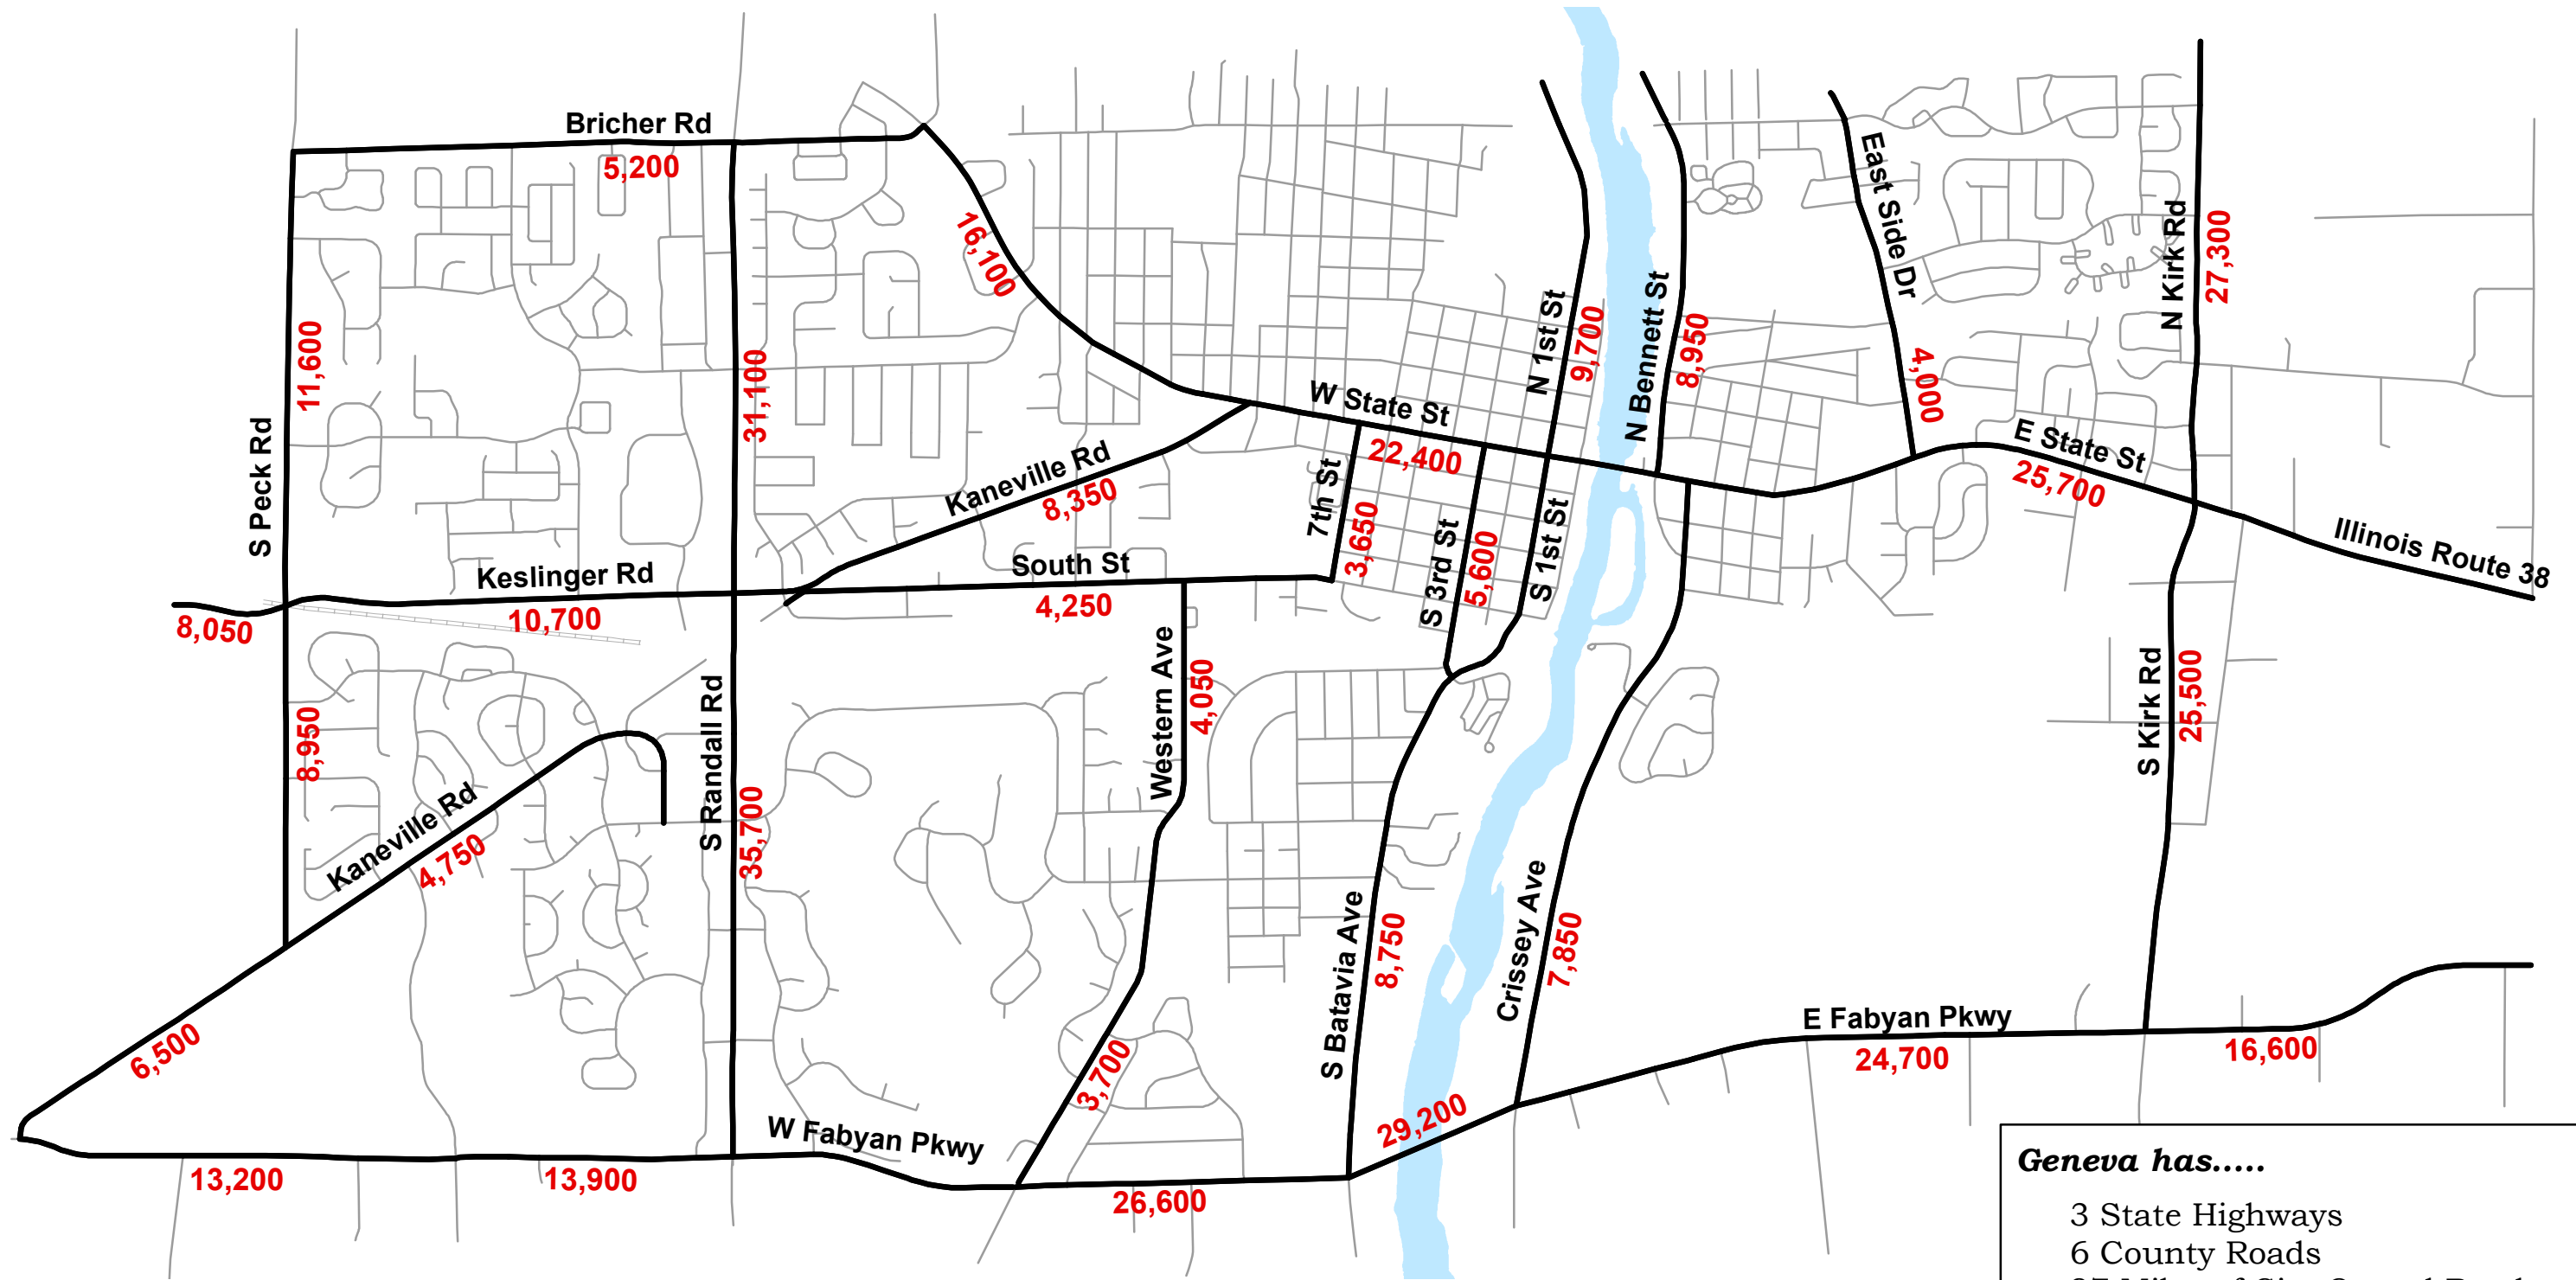

City of Geneva Average Daily Total Traffic

Geneva has.....
 3 State Highways
 6 County Roads
 97 Miles of City Owned Roadway

LEGEND

-  Major Through Streets
-  Local Streets

For more information, please contact the Economic Development Department at 630.232.7449 or visit our website at www.geneva.il.us

Traffic Count data provided by Illinois Department of Transportation (www.gettingaroundillinois.com) and Kane County Department of Transportation.

This map is intended for use as reference only; the data is subject to change without notice. Original base maps provided via intergovernmental agreement with Kane County GIS-Technologies. Reproduction without permission from the City of Geneva is forbidden.