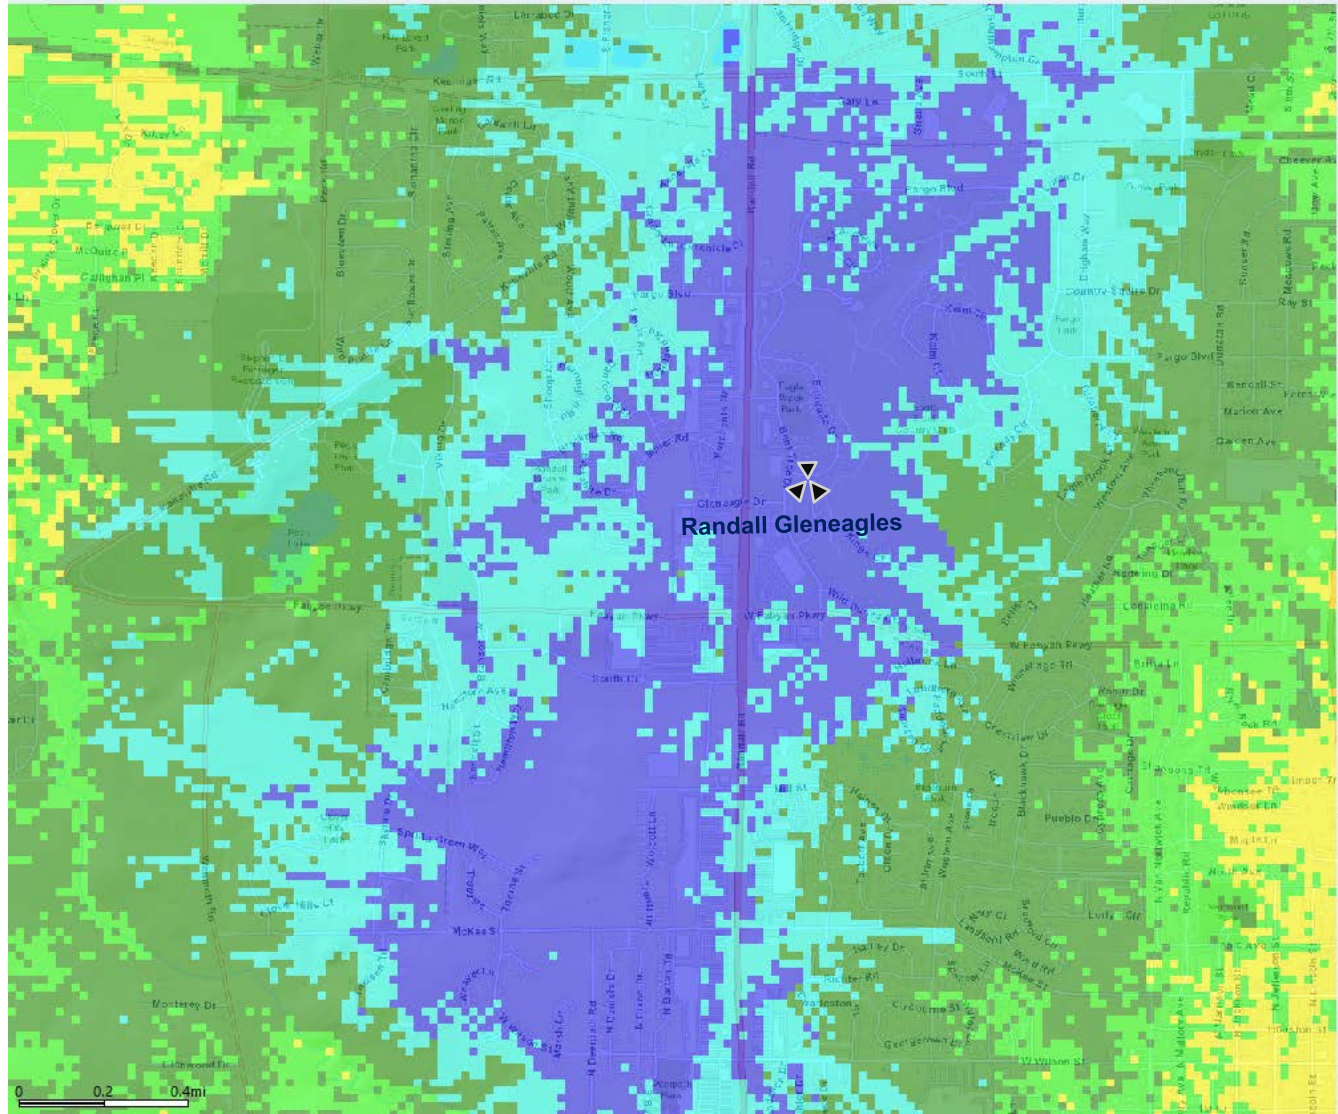

Randall & Gleneagle

Current Coverage

Proposed Coverage

Summary

- As shown in maps, Verizon Wireless has insufficient In-residence coverage in many parts of Geneva. Neighboring sites are heavily traffic congested and in need of more network capacity.
- A new site Randall & Gleneagle is needed at the proposed location to improve coverage in surrounding areas along Rand road including residential & commercial areas.

The primary objective of this site is to provide:

1. Reliable coverage for E-911 calls
2. Reliable In-residence & In-building coverage and faster 4G speeds in the local area
3. Network Capacity offload to the neighboring sectors serving Geneva area.