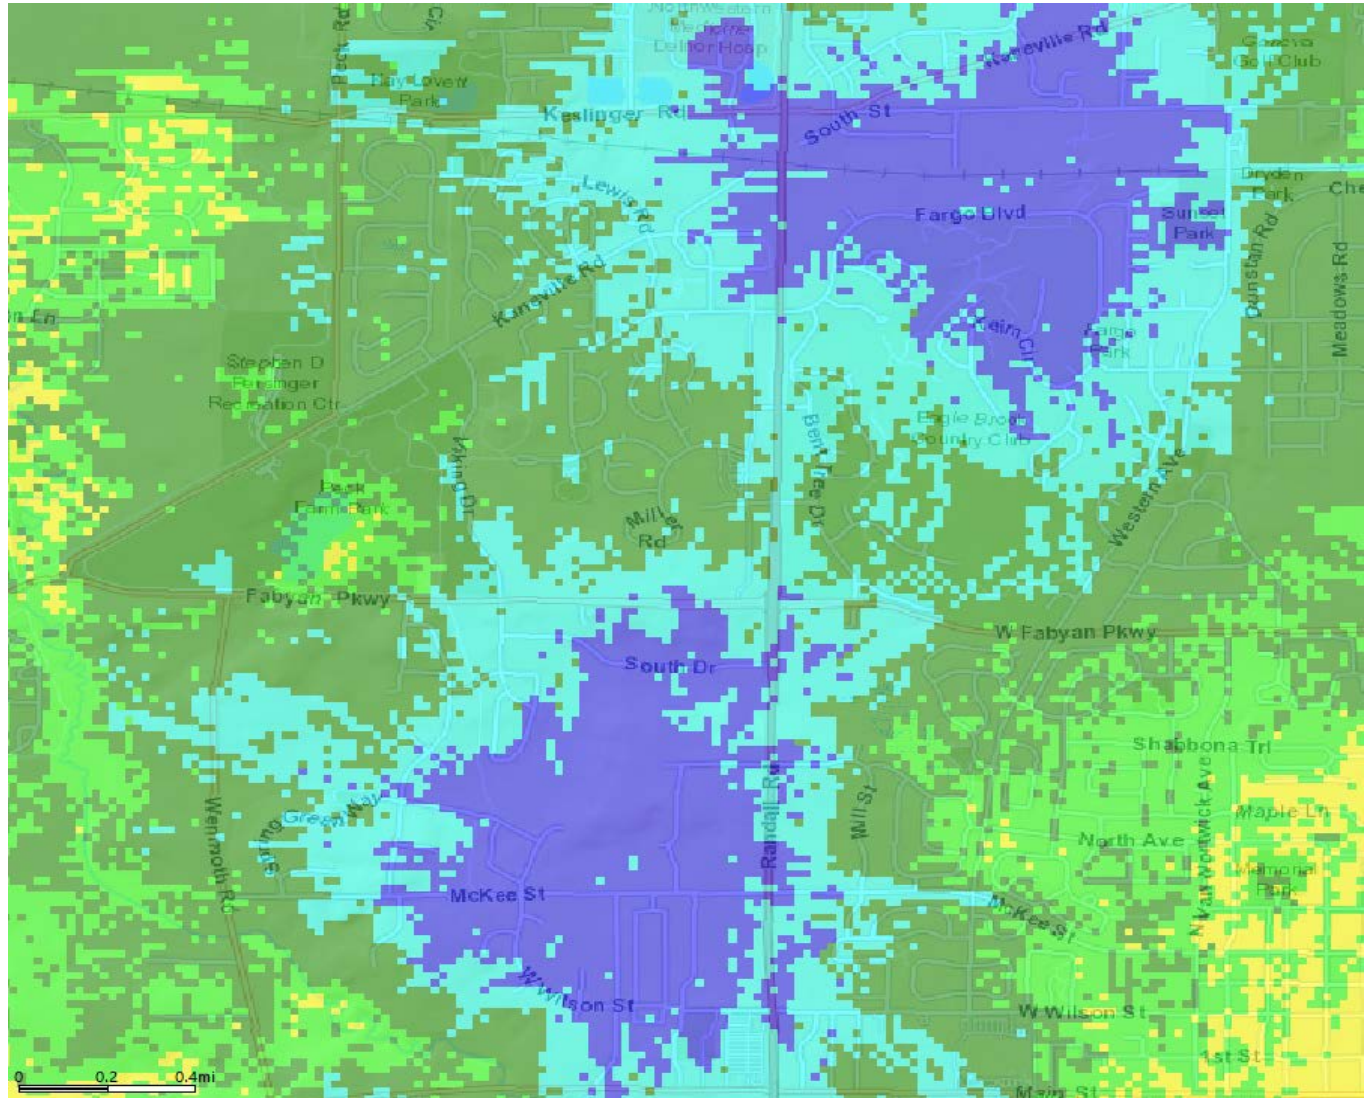

Randall & Gleneagle

Current Coverage

Proposed Coverage

Summary

- As shown in maps, Verizon Wireless has insufficient In-residence coverage in many parts of Geneva. Neighboring sites are heavily traffic congested and in need of more network capacity.
- A new site Randall & Gleneagle is needed at the proposed location to improve coverage in surrounding areas along Rand road including residential & commercial areas.

The primary objective of this site is to provide:

1. Reliable coverage for E-911 calls
2. Reliable In-residence & In-building coverage and faster 4G speeds in the local area
3. Network Capacity offload to the neighboring sectors serving Geneva area.